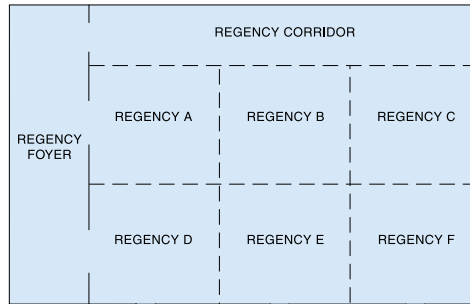

# Hyatt Regency Lake Tahoe

Resort, Spa and Casino

## DIRECTIONS

From Reno / Tahoe International Airport (35 miles): Take I-395 South to I-431 West. Make a left at Highway 28. Proceed two miles. Take a right at Country Club.

FIRST FLOOR

SPA TERRACE CONFERENCE CENTER